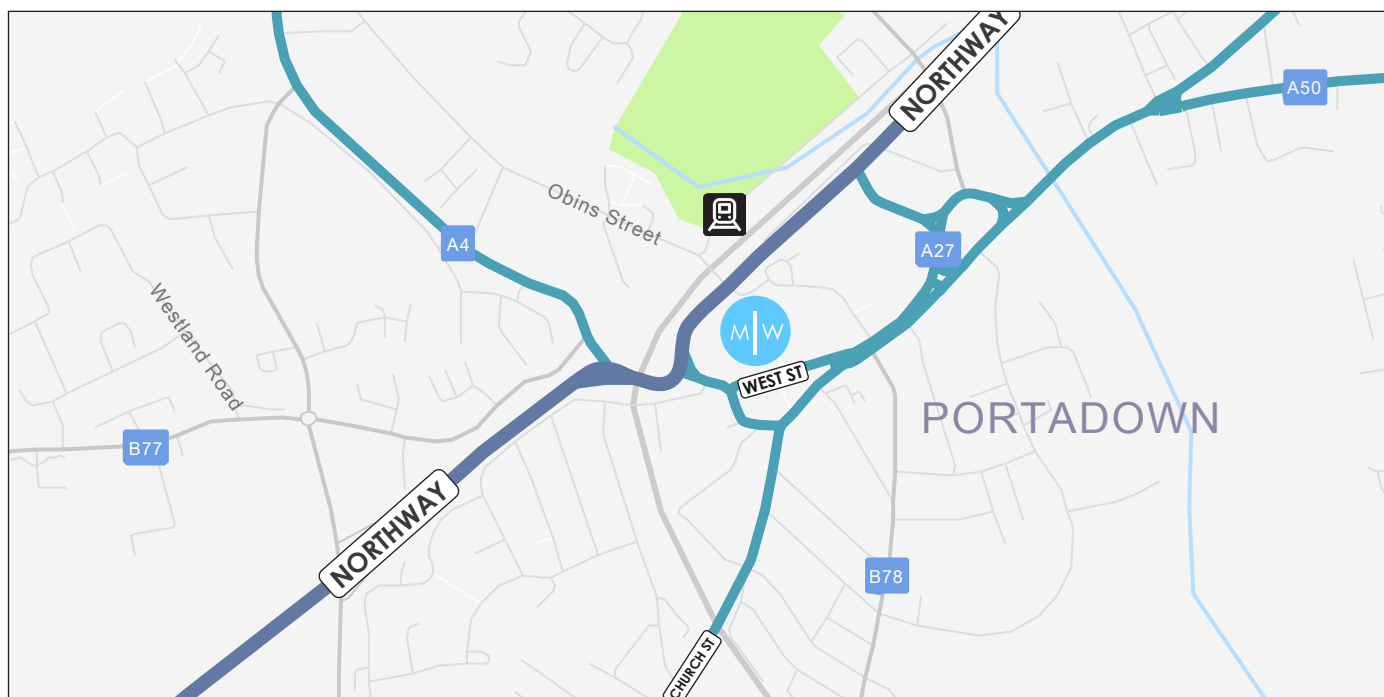

MAGOWAN | WEST

DIRECTIONS

From Belfast:

Head south on M1 Belfast (20.2 mi)
At junction 11, take the M12 exit to Craigavon/Portadown/Armagh (0.7 mi)
At the roundabout, take the 1st exit onto M12 heading to Craigavon/Portadown/Craigavon Area/Armagh (1.8 mi)
Turn left onto Northway/A3 (1.9 mi)
Slight left - destination will be on the left (0.2 mi)

From Newry:

Head south on Downshire Rd/A28 (131 ft)
At the roundabout, take the 2nd exit onto New Street/A27 (0.2 mi)
Turn right onto Canal Street/A27 Continue to follow A27 Go through 5 roundabouts (13.8 mi)
Turn right onto Church Street/A27 Continue to follow A27 Go through 2 roundabouts (4.6 mi)
Turn right to stay on A27 (0.8 mi)
Turn left onto Mandeville Street (387 ft)
Turn right destination will be on the left